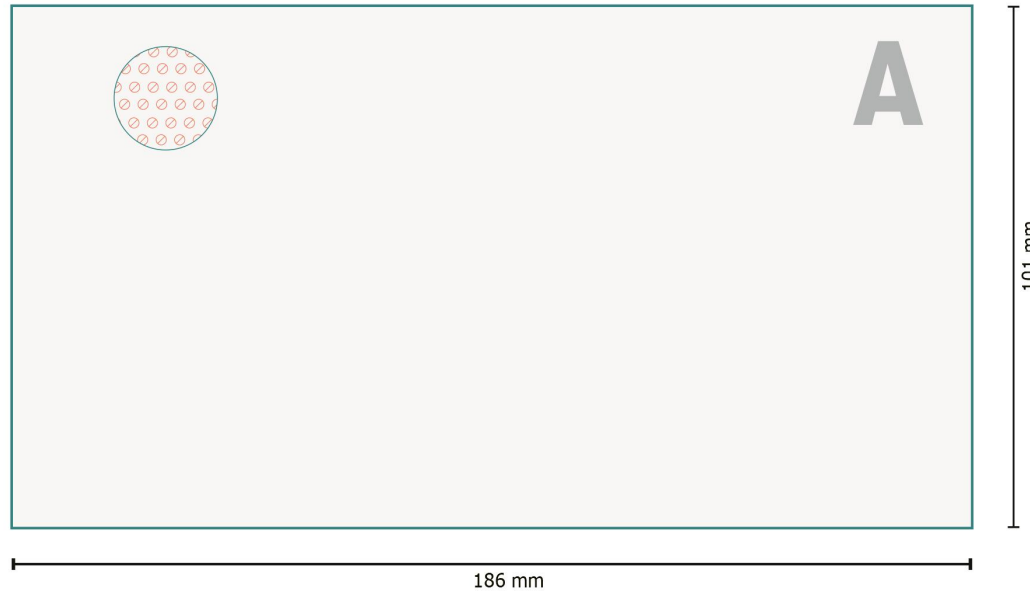

### Data format:

18,6 x 10,1 cm

### Safety margin:

4 mm

Maintaining space between the text/information and the edge of the trimmed format prevents undesirable cuts.

### Please note:

Allow for trim allowance and safety margin according to instructions.

Arrange background graphics, images or graphics up to the edge of the data format.

Tolerances may occur during production due to cutting, punching and folding processes.