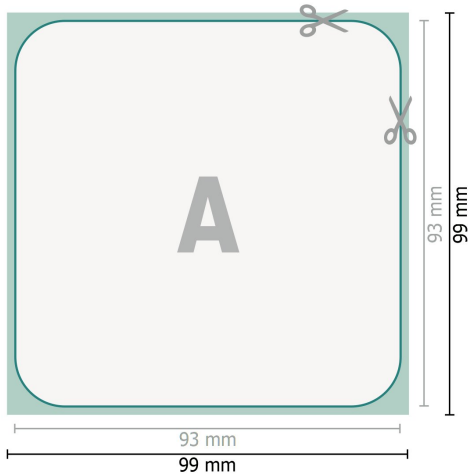

Beer Mat, Square

Dataformat (incl. 3 mm bleed):

9,9 x 9,9 cm

bleed:

3 mm

Trimmed size:

9,3 x 9,3 cm

Safety margin:

4 mm

Maintaining space between the text/information and the edge of the trimmed format prevents undesirable cuts.

Explanation of symbols

 Bleed

 Reading direction

 Trimmed size

 Data format

 We will cut/perforate your product here

Please note:

Allow for trim allowance and safety margin according to instructions.

Arrange background graphics, images or graphics up to the edge of the data format.

Tolerances may occur during production due to cutting, punching and folding processes.