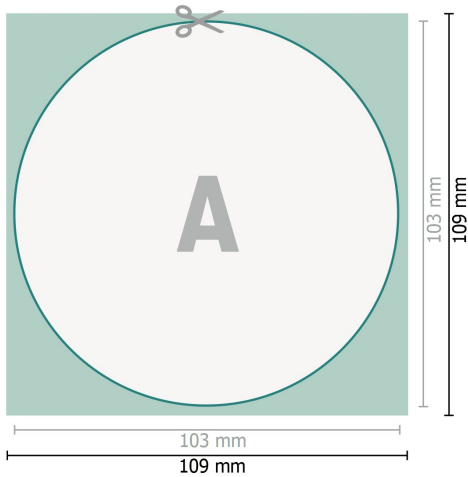

Beer Mat, round, 10.3 cm diameter

Dataformat (incl. 3 mm bleed):

10,9 x 10,9 cm

bleed:

3 mm

Trimmed size:

10,3 x 10,3 cm

Safety margin:

4 mm

Maintaining space between the text/information and the edge of the trimmed format prevents undesirable cuts.

Explanation of symbols

 Bleed

 Reading direction

 Trimmed size

 Data format

 We will cut/perforate your product here

Please note:

Allow for trim allowance and safety margin according to instructions.

Arrange background graphics, images or graphics up to the edge of the data format.

Tolerances may occur during production due to cutting, punching and folding processes.