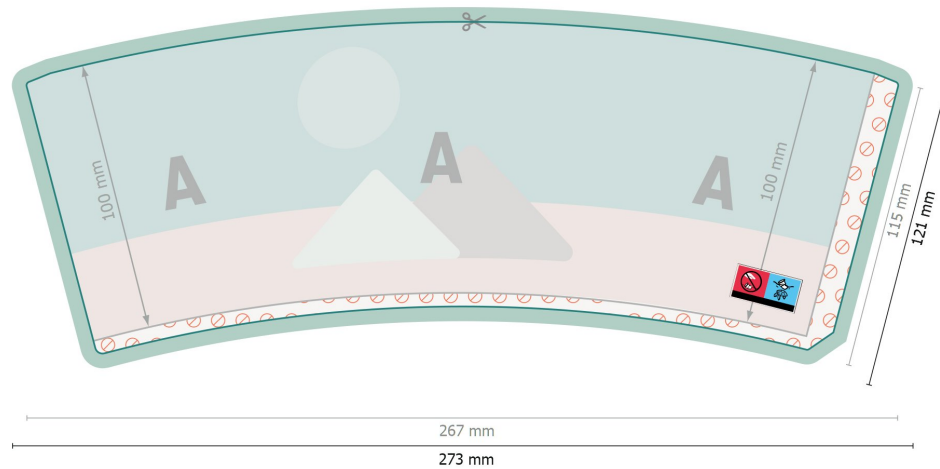

Cardboard Cups, 300 ml

Dataformat (incl. 3 mm bleed):

27,3 x 12,1 cm

Trimmed size:

26,7 x 11,5 cm

bleed:

3 mm

Safety margin:

4 mm

Maintaining space between the text/information and the edge of the trimmed format prevents undesirable cuts.

Explanation of symbols

 Bleed

 Reading direction

 Trimmed size

 Data format

 We will cut/perforate your product here

 Not printable

Please note:

Allow for trim allowance and safety margin according to instructions.

Arrange background graphics, images or graphics up to the edge of the data format.

Tolerances may occur during production due to cutting, punching and folding processes.