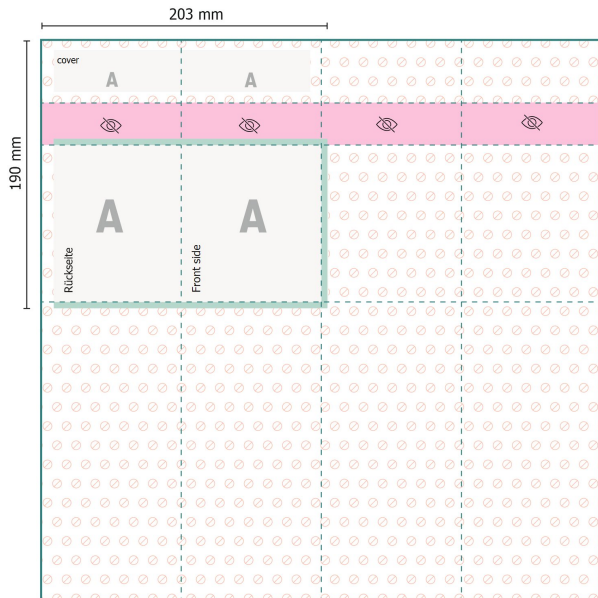

Cutlery pouches (airlaid), 10 x 21 cm

10 x 21 cm

Data format:

20,3 x 19 cm

bleed:

3 mm

Safety margin:

4 mm

Maintaining space between the text/information and the edge of the trimmed format prevents undesirable cuts.

Explanation of symbols

- Bleed
- Reading direction
- Data format
- invisible
- Creasing/Folding
- Not printable

Please note:

Allow for trim allowance and safety margin according to instructions.

Arrange background graphics, images or graphics up to the edge of the data format.

Tolerances may occur during production due to cutting, punching and folding processes.