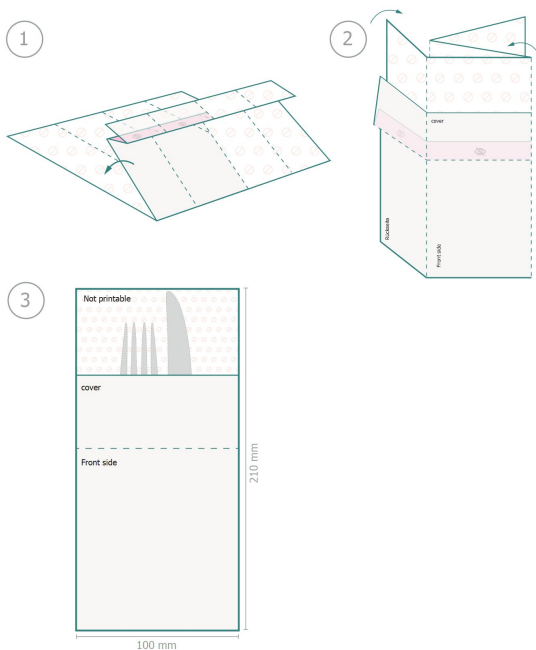

Cutlery pouches (airlaid), 10 x 21 cm

10 x 21 cm

Data format:

20,3 x 19 cm

bleed:

3 mm

Safety margin:

4 mm

Maintaining space between the text/information and the edge of the trimmed format prevents undesirable cuts.

Explanation of symbols

- Bleed
- Reading direction
- Data format
- invisible
- Creasing/Folding
- Not printable

Please note:

Allow for trim allowance and safety margin according to instructions.

Arrange background graphics, images or graphics up to the edge of the data format.

Tolerances may occur during production due to cutting, punching and folding processes.