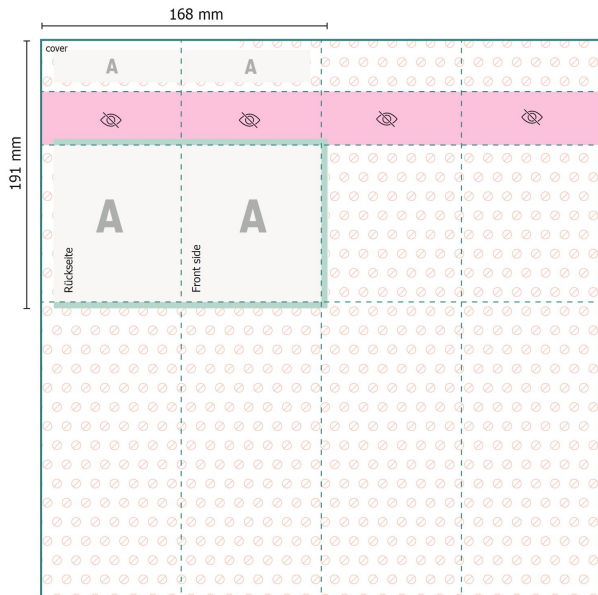

Cutlery pouches (airlaid), 8,25 x 21 cm

8,25 x 21 cm

Data format:
16,8 x 19,1 cm

bleed:
3 mm

Safety margin:
4 mm

Maintaining space between the text/information and the edge of the trimmed format prevents undesirable cuts.

Explanation of symbols

- Bleed
- Reading direction
- Data format
- invisible
- Creasing/Folding
- Not printable

Please note:

Allow for trim allowance and safety margin according to instructions.

Arrange background graphics, images or graphics up to the edge of the data format.

Tolerances may occur during production due to cutting, punching and folding processes.

Printing data: Instructions and templates can be found under the menu item *Printing data* at www.onlineprinters.com