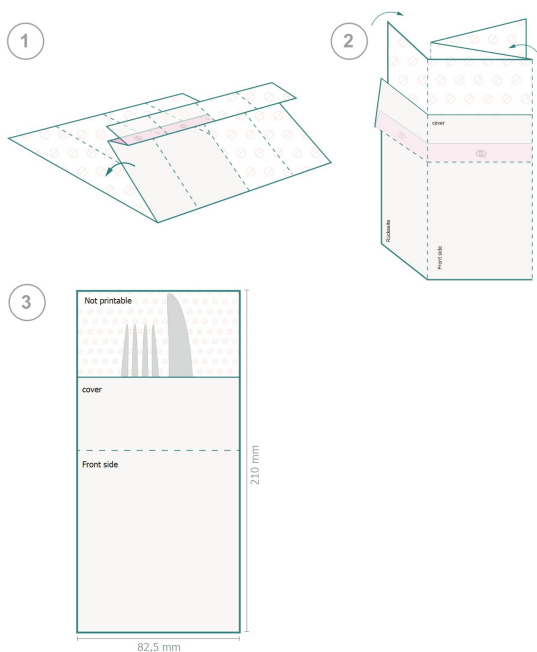

Cutlery pouches (airlaid), 8,25 x 21 cm

8,25 x 21 cm

Data format:
16,8 x 19,1 cm

bleed:
3 mm

Safety margin:
4 mm

Maintaining space between the text/information and the edge of the trimmed format prevents undesirable cuts.

Explanation of symbols

- Bleed
- Reading direction
- Data format
- invisible
- Creasing/Folding
- Not printable

Please note:

Allow for trim allowance and safety margin according to instructions.

Arrange background graphics, images or graphics up to the edge of the data format.

Tolerances may occur during production due to cutting, punching and folding processes.

Printing data: Instructions and templates can be found under the menu item *Printing data* at www.onlineprinters.com