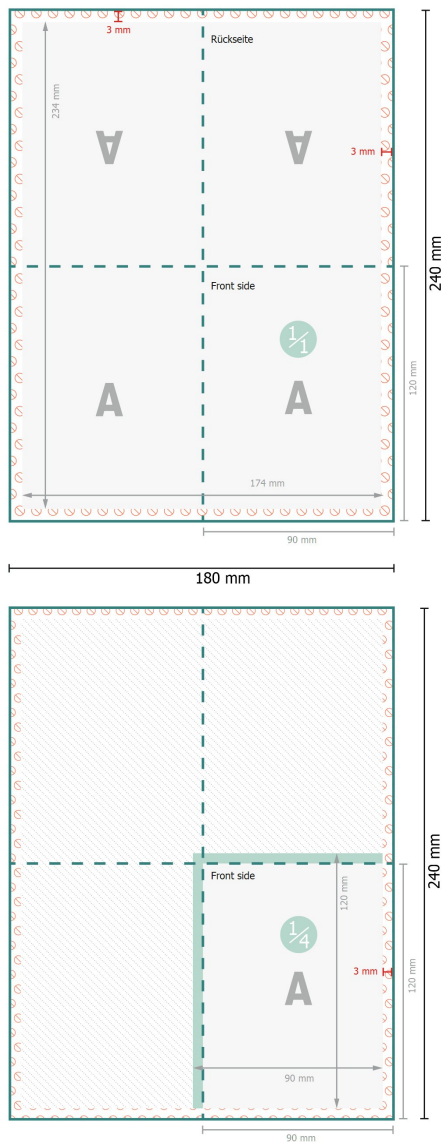

Datasheet

Napkins (airlaid), 9 x 12 cm

9 x 12 cm

Data format:

18 x 24 cm

Trimmed size (closed):

9 x 12 cm

Safety margin:

4 mm

Maintaining space between the text/information and the edge of the trimmed format prevents undesirable cuts.

Explanation of symbols

-  Bleed
-  Reading direction
-  Trimmed size
-  Data format
-  Creasing/Folding
-  Not printable

Please note:

Allow for trim allowance and safety margin according to instructions.

Arrange background graphics, images or graphics up to the edge of the data format.

Tolerances may occur during production due to cutting, punching and folding processes.