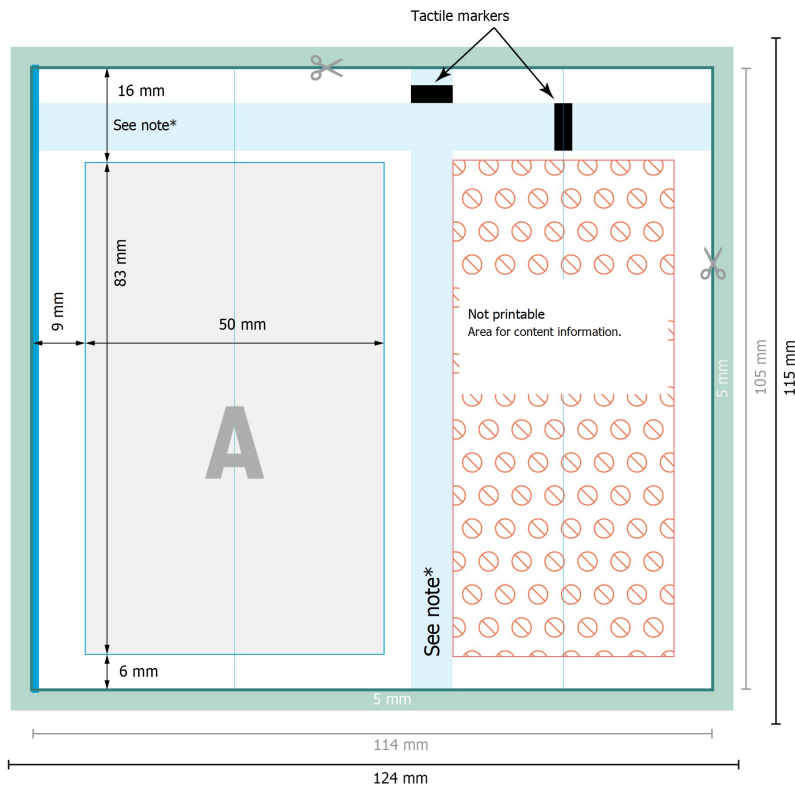

Shower gel, 50 ml

* Any additional elements placed in the areas highlighted in blue must not contain the colour of the tactile markers. We recommend to leave these areas empty.

Dataformat (incl. 5 mm bleed):
12,4 x 11,5 cm

bleed:
5 mm

Trimmed size:
11,4 x 10,5 cm

Safety margin:
4 mm

Maintaining space between the text/information and the edge of the trimmed format prevents undesirable cuts.

Explanation of symbols

- Bleed
- Reading direction
- Trimmed size
- Data format
- We will cut/perforate your product here
- Not printable

Please note:

Allow for trim allowance and safety margin according to instructions.

Arrange background graphics, images or graphics up to the edge of the data format.

Tolerances may occur during production due to cutting, punching and folding processes.