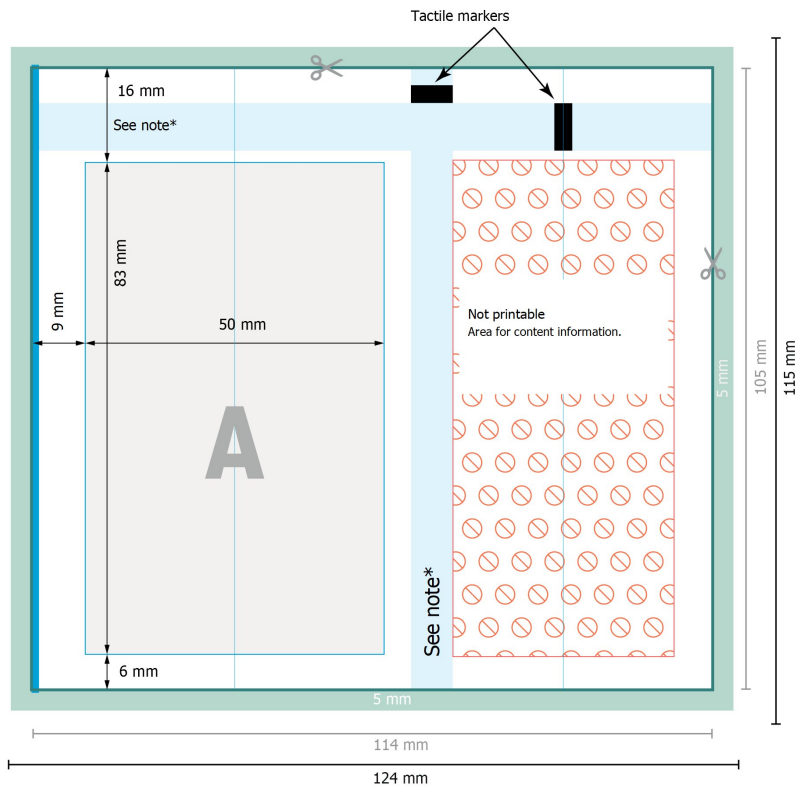

## Hand cream, 50 ml

\* Any additional elements placed in the areas highlighted in blue must not contain the colour of the tactile markers. We recommend to leave these areas empty.

**Dataformat (incl. 5 mm bleed):**  
12,4 x 11,5 cm

**bleed:**  
5 mm

**Trimmed size:**  
11,4 x 10,5 cm

**Safety margin:**  
4 mm

Maintaining space between the text/information and the edge of the trimmed format prevents undesirable cuts.

### Explanation of symbols

- Bleed
- Reading direction
- Trimmed size
- Data format
- We will cut/perforate your product here
- Not printable

### Please note:

Allow for trim allowance and safety margin according to instructions.

Arrange background graphics, images or graphics up to the edge of the data format.

Tolerances may occur during production due to cutting, punching and folding processes.