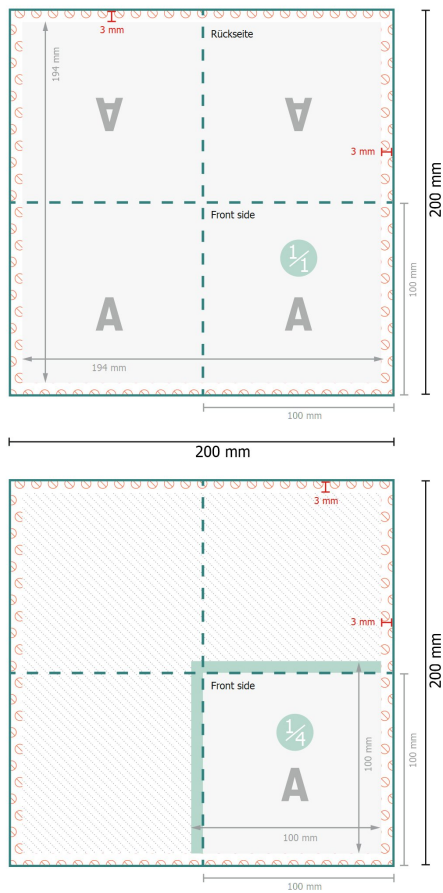

# Datasheet

Napkins (airlaid), 10 x 10 cm

10 x 10 cm

## Data format:

20 x 20 cm

## Trimmed size (closed):

10 x 10 cm

## Safety margin:

4 mm

Maintaining space between the text/information and the edge of the trimmed format prevents undesirable cuts.