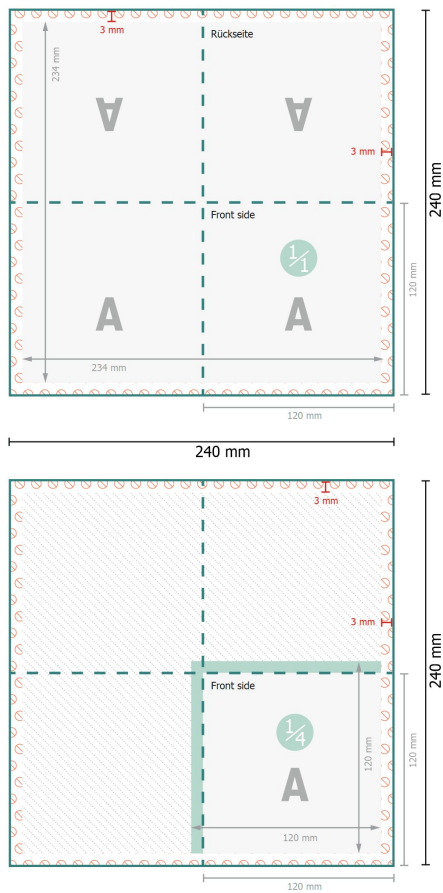

Datasheet

Napkins (airlaid), 12 x 12 cm

12 x 12 cm

Data format:

24 x 24 cm

Trimmed size (closed):

12 x 12 cm

Safety margin:

4 mm

Maintaining space between the text/information and the edge of the trimmed format prevents undesirable cuts.

Explanation of symbols

A Reading direction

— Trimmed size

— Data format

- - - Creasing/Folding

⊘ Not printable

Please note:

Allow for trim allowance and safety margin according to instructions.

Arrange background graphics, images or graphics up to the edge of the data format.

Tolerances may occur during production due to cutting, punching and folding processes.