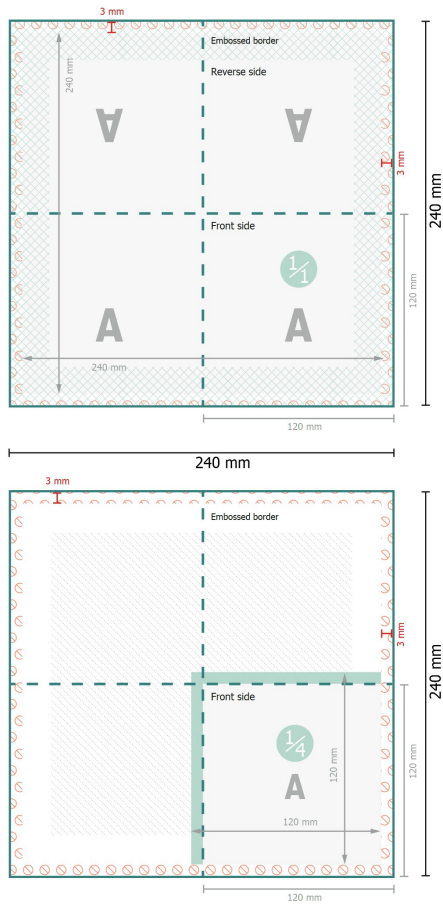

Napkins (tissue), 12 x 12 cm

Data format:

24 x 24 cm

Trimmed size (closed):

12 x 12 cm

Safety margin:

4 mm

Maintaining space between the text/information and the edge of the trimmed format prevents undesirable cuts.

Explanation of symbols

A Reading direction

—|— Data format

⊘ Not printable

- - - Creasing/Folding

Please note:

Allow for trim allowance and safety margin according to instructions.

Arrange background graphics, images or graphics up to the edge of the data format.

Tolerances may occur during production due to cutting, punching and folding processes.

Printing data: Instructions and templates can be found under the menu item *Printing data* at www.onlineprinters.com