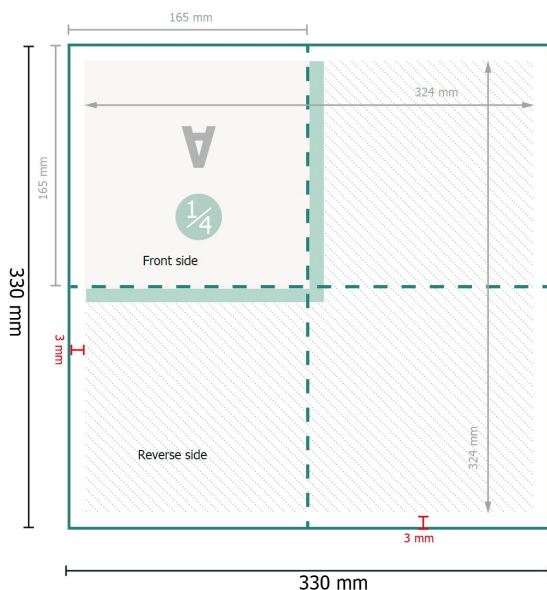

Napkins (airlaid), 16,5 x 16,5 cm

Data format:

33 x 33 cm

Trimmed size (closed):

16,5 x 16,5 cm

Safety margin:

4 mm

Maintaining space between the text/information and the edge of the trimmed format prevents undesirable cuts.

Explanation of symbols

-  Bleed
-  Reading direction
-  Trimmed size
-  Data format
-  Not printable
-  Creasing/Folding

Please note:

Allow for trim allowance and safety margin according to instructions.

Arrange background graphics, images or graphics up to the edge of the data format.

Tolerances may occur during production due to cutting, punching and folding processes.

Printing data: Instructions and templates can be found under the menu item *Printing data* at www.onlineprinters.com