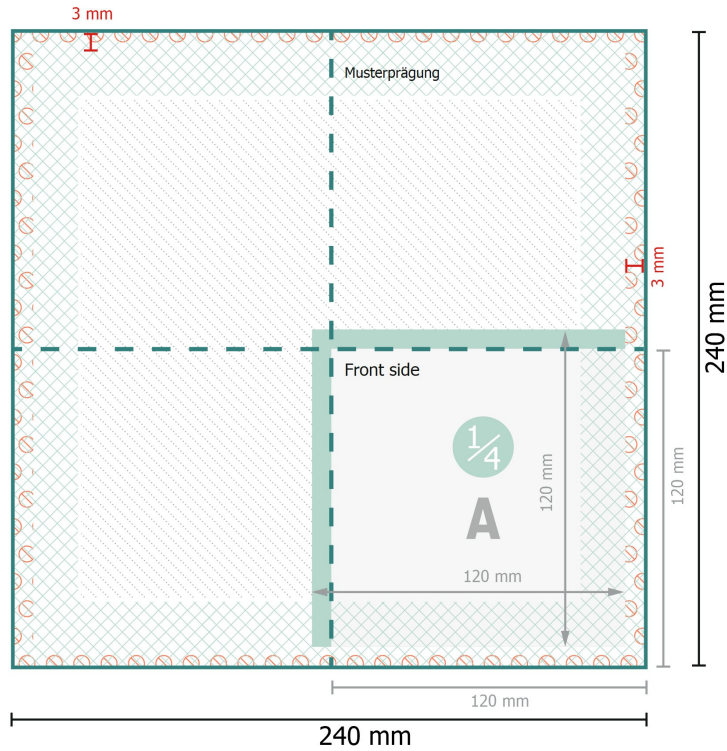

Napkins (ORGANIC tissue), 12 x 12 cm

12 x 12 cm

Data format:

24 x 24 cm

Trimmed size (closed):

12 x 12 cm

Safety margin:

4 mm

Maintaining space between the text/information and the edge of the trimmed format prevents undesirable cuts.

Explanation of symbols

 Reading direction

 Trimmed size

 Data format

 Creasing/Folding

 Not printable

Please note:

Allow for trim allowance and safety margin according to instructions.

Arrange background graphics, images or graphics up to the edge of the data format.

Tolerances may occur during production due to cutting, punching and folding processes.