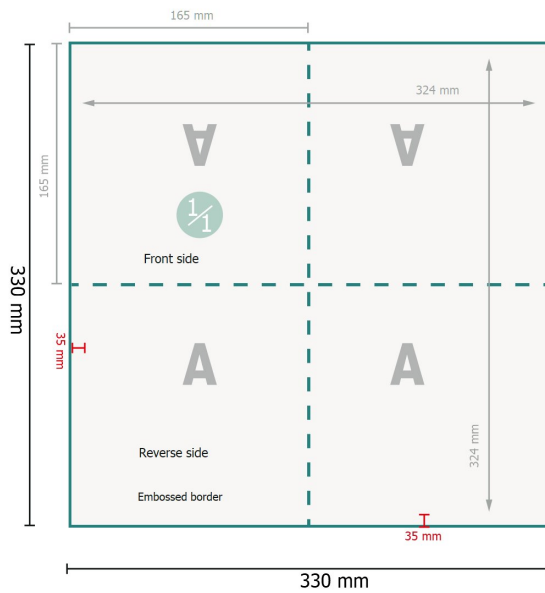

Napkins (tissue), 16,5 x 16,5 cm

Data format:

33 x 33 cm

Trimmed size (closed):

16,5 x 16,5 cm

Safety margin:

4 mm

Maintaining space between the text/information and the edge of the trimmed format prevents undesirable cuts.

Explanation of symbols

-  Bleed
-  Reading direction
-  Trimmed size
-  Data format
-  Not printable
-  Creasing/Folding

Please note:

Allow for trim allowance and safety margin according to instructions.

Arrange background graphics, images or graphics up to the edge of the data format.

Tolerances may occur during production due to cutting, punching and folding processes.

Printing data: Instructions and templates can be found under the menu item *Printing data* at www.onlineprinters.com