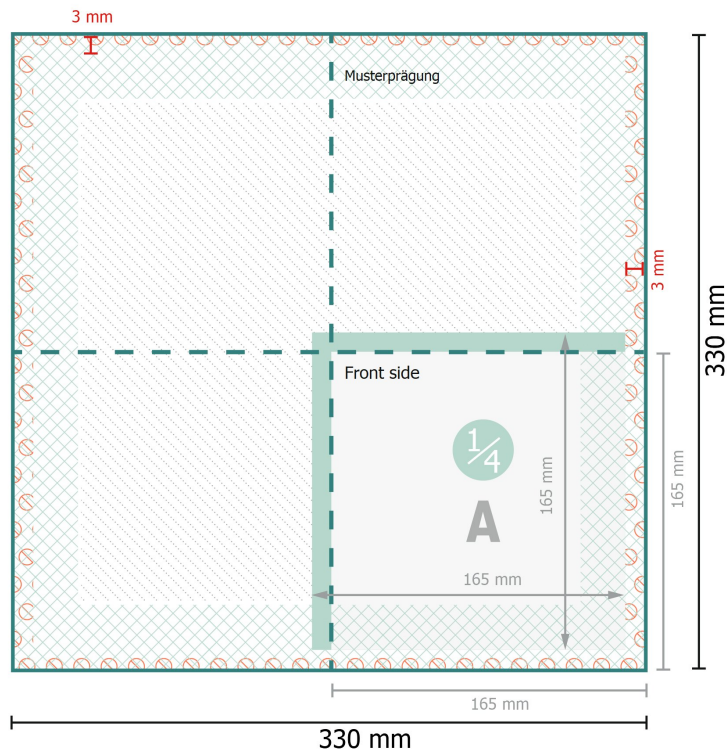

Napkins (ORGANIC tissue), 16,5 x 16,5 cm

16,5 x 16,5 cm

Data format:

33 x 33 cm

Trimmed size (closed):

16,5 x 16,5 cm

Safety margin:

4 mm

Maintaining space between the text/information and the edge of the trimmed format prevents undesirable cuts.

Explanation of symbols

A Reading direction

 Trimmed size

 Data format

 Creasing/Folding

 Not printable

Please note:

Allow for trim allowance and safety margin according to instructions.

Arrange background graphics, images or graphics up to the edge of the data format.

Tolerances may occur during production due to cutting, punching and folding processes.