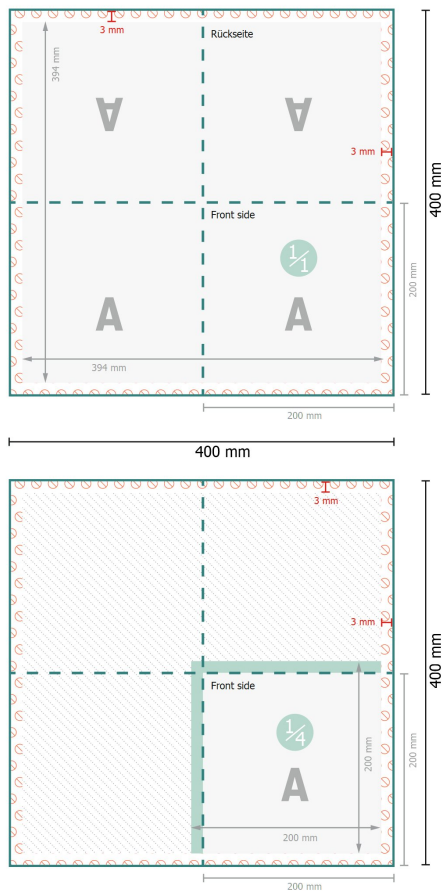

Datasheet

Napkins (airlaid), 20 x 20 cm

20 x 20 cm

Data format:

40 x 40 cm

Trimmed size (closed):

20 x 20 cm

Safety margin:

4 mm

Maintaining space between the text/information and the edge of the trimmed format prevents undesirable cuts.

Explanation of symbols

A Reading direction

—|— Trimmed size

—|— Data format

- - - - - Creasing/Folding

⊘ Not printable

Please note:

Allow for trim allowance and safety margin according to instructions.

Arrange background graphics, images or graphics up to the edge of the data format.

Tolerances may occur during production due to cutting, punching and folding processes.