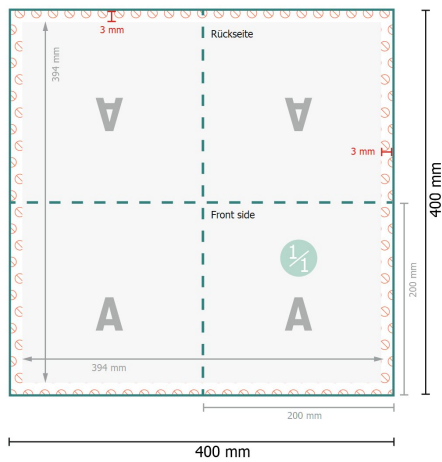

Datasheet

Napkins (organic airlaid), 20 x 20 cm

20 x 20 cm

Explanation of symbols

A Reading direction

—|— Trimmed size

—|— Data format

- - - - - Creasing/Folding

⊘ Not printable

Please note:

Allow for trim allowance and safety margin according to instructions.

Arrange background graphics, images or graphics up to the edge of the data format.

Tolerances may occur during production due to cutting, punching and folding processes.