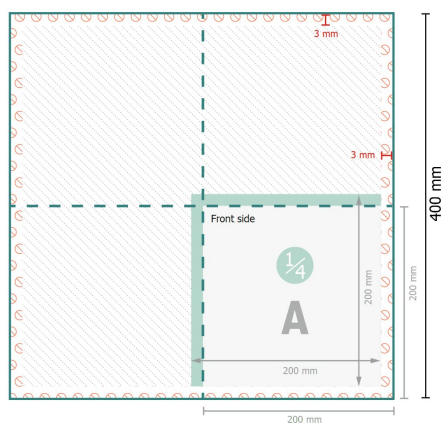

Datasheet

Napkins (organic airlaid), 20 x 20 cm

20 x 20 cm

Explanation of symbols

A Reading direction

—|— Trimmed size

—|— Data format

- - - - - Creasing/Folding

⊘ Not printable

Please note:

Allow for trim allowance and safety margin according to instructions.

Arrange background graphics, images or graphics up to the edge of the data format.

Tolerances may occur during production due to cutting, punching and folding processes.