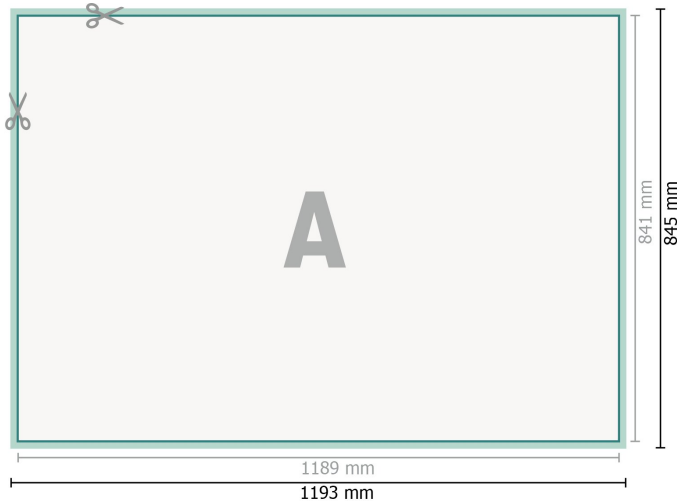

## Wall Planners, A0

A0

**Dataformat (incl. 2 mm bleed):**

119,3 x 84,5 cm

**bleed:**

2 mm

**Trimmed size:**

118,9 x 84,1 cm

**Safety margin:**

4 mm

Maintaining space between the text/information and the edge of the trimmed format prevents undesirable cuts.

**Explanation of symbols**

 Bleed

 Reading direction

 Trimmed size

 Data format

 We will cut/perforate your product here

---

**Please note:**

Allow for trim allowance and safety margin according to instructions.

Arrange background graphics, images or graphics up to the edge of the data format.