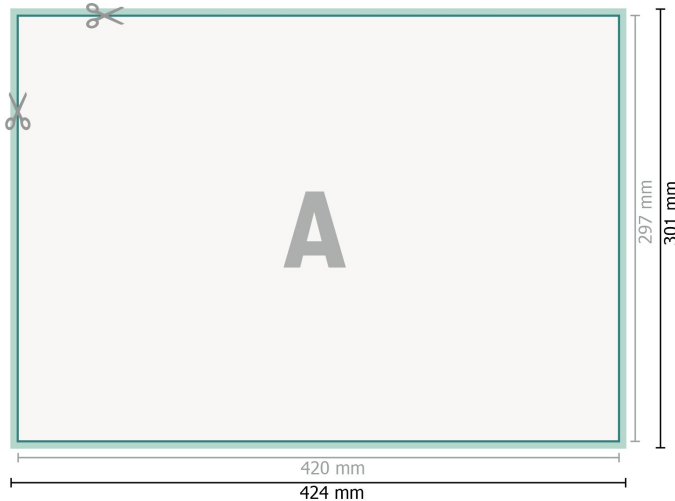

## Wall Planners, A3

A3

**Dataformat (incl. 2 mm bleed):**

42,4 x 30,1 cm

**bleed:**

2 mm

**Trimmed size:**

42 x 29,7 cm

**Safety margin:**

4 mm

Maintaining space between the text/information and the edge of the trimmed format prevents undesirable cuts.

**Explanation of symbols**

 Bleed

 Reading direction

 Trimmed size

 Data format

 We will cut/perforate your product here

---

**Please note:**

Allow for trim allowance and safety margin according to instructions.

Arrange background graphics, images or graphics up to the edge of the data format.