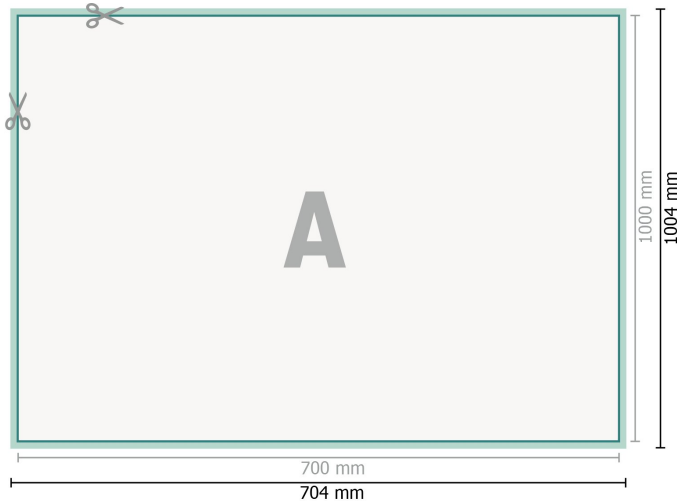

Wall Planners, B1

B1

**Dataformat (incl. 2 mm bleed):**

70,4 x 100,4 cm

bleed:

2 mm

Trimmed size:

70 x 100 cm

Safety margin:

4 mm

Maintaining space between the text/information and the edge of the trimmed format prevents undesirable cuts.

Explanation of symbols

 Bleed

 Reading direction

 Trimmed size

 Data format

 We will cut/perforate your product here

Please note:

Allow for trim allowance and safety margin according to instructions.

Arrange background graphics, images or graphics up to the edge of the data format.