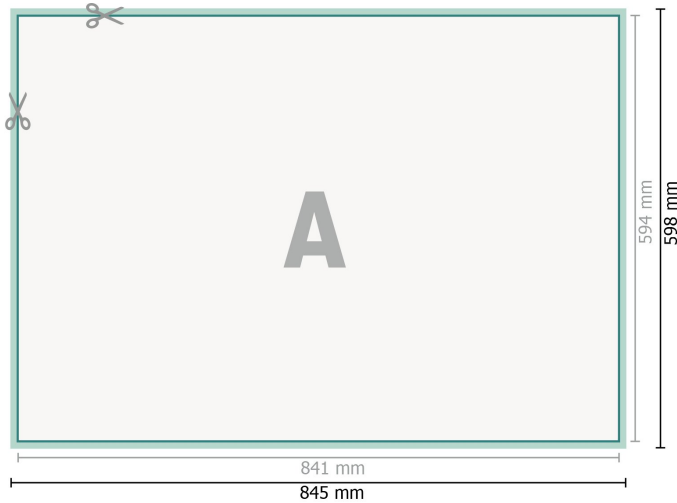

## Wall Planners, A1

A1

**Dataformat (incl. 2 mm bleed):**

84,5 x 59,8 cm

**bleed:**

2 mm

**Trimmed size:**

84,1 x 59,4 cm

**Safety margin:**

4 mm

Maintaining space between the text/information and the edge of the trimmed format prevents undesirable cuts.

**Explanation of symbols**

 Bleed

 Reading direction

 Trimmed size

 Data format

 We will cut/perforate your product here

---

**Please note:**

Allow for trim allowance and safety margin according to instructions.

Arrange background graphics, images or graphics up to the edge of the data format.