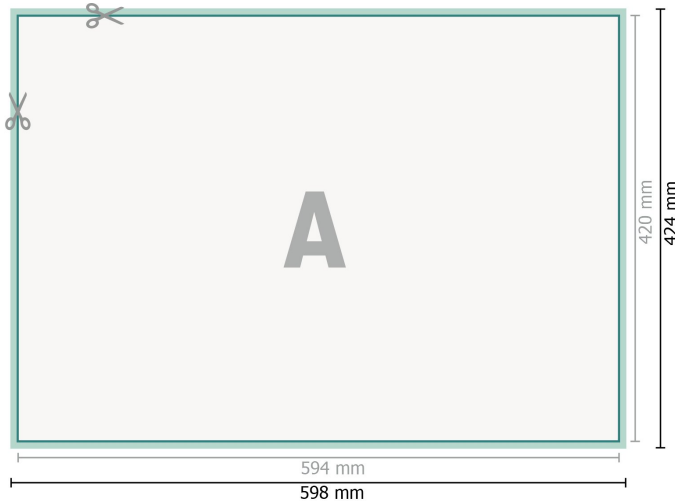

Wall Planners, A2

A2

Dataformat (incl. 2 mm bleed):

59,8 x 42,4 cm

bleed:

2 mm

Trimmed size:

59,4 x 42 cm

Safety margin:

4 mm

Maintaining space between the text/information and the edge of the trimmed format prevents undesirable cuts.

Explanation of symbols

 Bleed

 Reading direction

 Trimmed size

 Data format

 We will cut/perforate your product here

Please note:

Allow for trim allowance and safety margin according to instructions.

Arrange background graphics, images or graphics up to the edge of the data format.