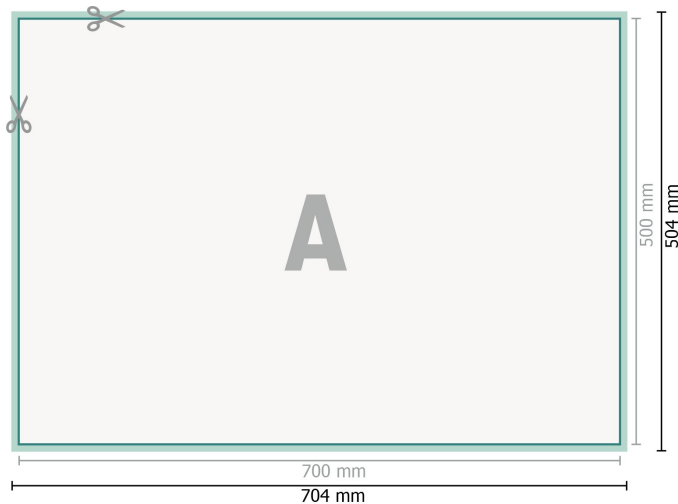

Wall Planners, B2

B2

Dataformat (incl. 2 mm bleed):

70,4 x 50,4 cm

bleed:

2 mm

Trimmed size:

70 x 50 cm

Safety margin:

4 mm

Maintaining space between the text/information and the edge of the trimmed format prevents undesirable cuts.

Explanation of symbols

 Bleed

 Reading direction

 Trimmed size

 Data format

 We will cut/perforate your product here

Please note:

Allow for trim allowance and safety margin according to instructions.

Arrange background graphics, images or graphics up to the edge of the data format.