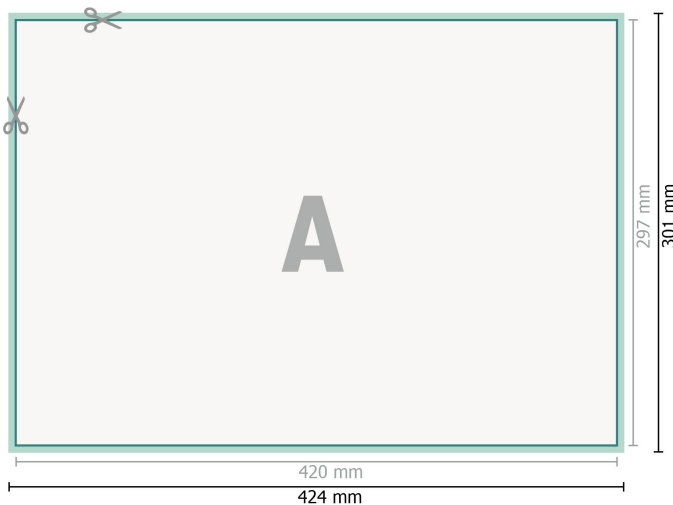

Yearly Planners, A3

A3

Front side

Rückseite

Dataformat (incl. 2 mm bleed):

42,4 x 30,1 cm

bleed:

2 mm

Trimmed size:

42 x 29,7 cm

Safety margin:

4 mm

Maintaining space between the text/information and the edge of the trimmed format prevents undesirable cuts.

Explanation of symbols

 Bleed

 Reading direction

 Trimmed size

 Data format

 We will cut/perforate your product here

Please note:

Allow for trim allowance and safety margin according to instructions.

Arrange background graphics, images or graphics up to the edge of the data format.