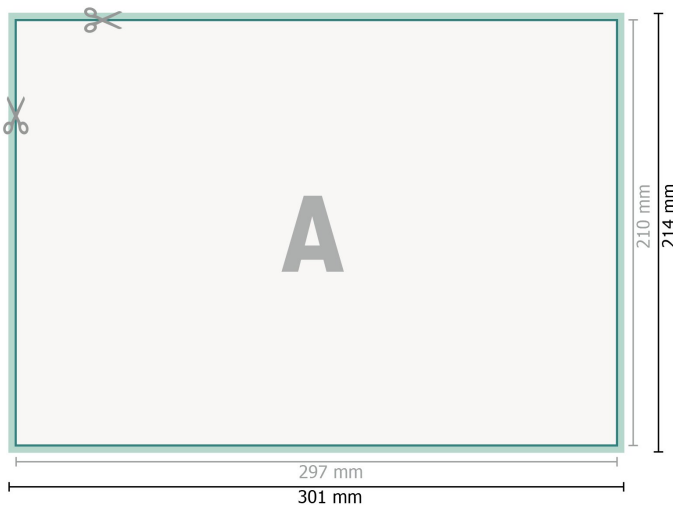

Yearly Planners, A4

A4

Front side

Rückseite

Dataformat (incl. 2 mm bleed):

30,1 x 21,4 cm

bleed:

2 mm

Trimmed size:

29,7 x 21 cm

Safety margin:

4 mm

Maintaining space between the text/information and the edge of the trimmed format prevents undesirable cuts.

Explanation of symbols

 Bleed

 Reading direction

 Trimmed size

 Data format

 We will cut/perforate your product here

Please note:

Allow for trim allowance and safety margin according to instructions.

Arrange background graphics, images or graphics up to the edge of the data format.