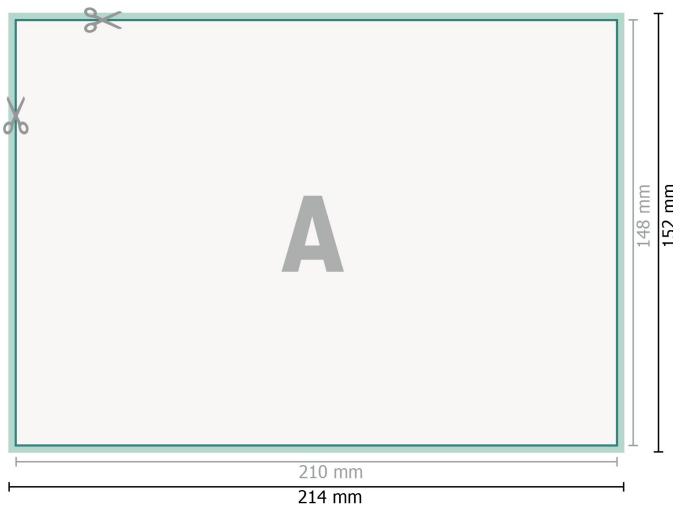

Yearly Planners, A5

A5

Front side

Rückseite

Dataformat (incl. 2 mm bleed):

21,4 x 15,2 cm

bleed:

2 mm

Trimmed size:

21 x 14,8 cm

Safety margin:

4 mm

Maintaining space between the text/information and the edge of the trimmed format prevents undesirable cuts.

Explanation of symbols

 Bleed

 Reading direction

 Trimmed size

 Data format

 We will cut/perforate your product here

Please note:

Allow for trim allowance and safety margin according to instructions.

Arrange background graphics, images or graphics up to the edge of the data format.