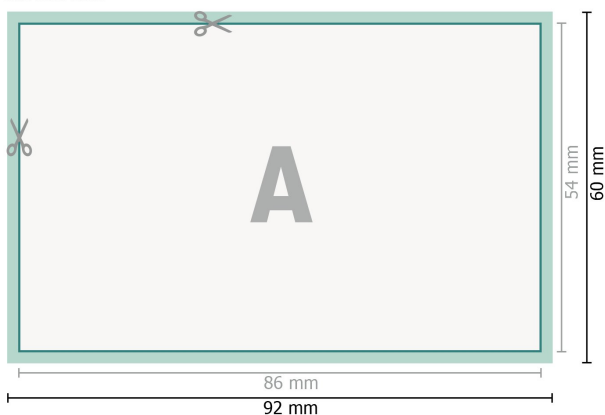

Pocket Calendars Plastic, 8.6 x 5.4 cm

Front side

Reverse side

Dataformat (incl. 3 mm bleed):

9,2 x 6 cm

bleed:

3 mm

Trimmed size:

8,6 x 5,4 cm

Safety margin:

4 mm

Maintaining space between the text/information and the edge of the trimmed format prevents undesirable cuts.

Explanation of symbols

-  Bleed
-  Reading direction
-  Trimmed size
-  Data format
-  We will cut/perforate your product here

Please note:

Allow for trim allowance and safety margin according to instructions.

Arrange background graphics, images or graphics up to the edge of the data format.

Tolerances may occur during production due to cutting, punching and folding processes.