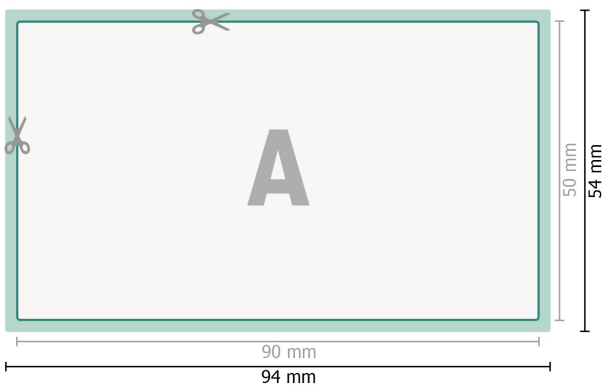

## Pocket Calendars, 9.0 x 5.0 cm

9.0 x 5.0 cm

Front side

Rückseite

**Dataformat (incl. 2 mm bleed):**

9,4 x 5,4 cm

**bleed:**

2 mm

**Trimmed size:**

9 x 5 cm

**Safety margin:**

4 mm

Maintaining space between the text/information and the edge of the trimmed format prevents undesirable cuts.

**Explanation of symbols**

 Bleed

 Reading direction

 Trimmed size

 Data format

 We will cut/perforate your product here

---

**Please note:**

Allow for trim allowance and safety margin according to instructions.

Arrange background graphics, images or graphics up to the edge of the data format.