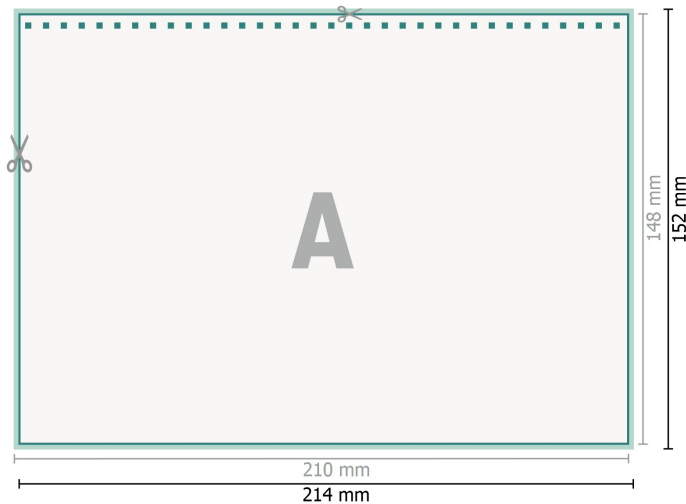

Multi-page Desktop Calendars, A5

**Dataformat (incl. 2 mm bleed):**

21,4 x 15,2 cm

bleed:

2 mm

Trimmed size:

21 x 14,8 cm

Safety margin:

4 mm

Maintaining space between the text/information and the edge of the trimmed format prevents undesirable cuts.

Explanation of symbols

 Bleed

 Reading direction

 Trimmed size

 Data format

 We will cut/perforate your product here

Please note:

Allow for trim allowance and safety margin according to instructions.

Arrange background graphics, images or graphics up to the edge of the data format.

Tolerances may occur during production due to cutting, punching and folding processes.