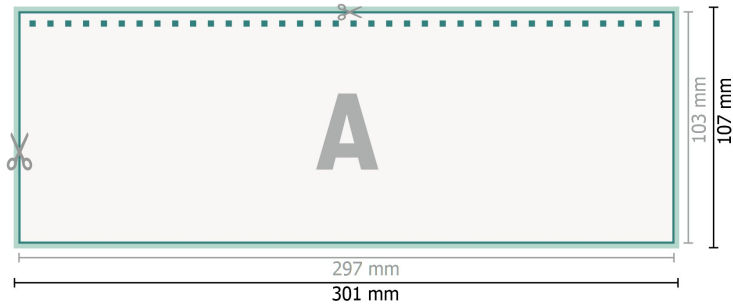

Multi-page Desktop Calendars, A4 Half

A4-Half

**Dataformat (incl. 2 mm bleed):**

30,1 x 10,7 cm

bleed:

2 mm

Trimmed size:

29,7 x 10,3 cm

Safety margin:

4 mm

Maintaining space between the text/information and the edge of the trimmed format prevents undesirable cuts.

Explanation of symbols

 Bleed

 Reading direction

 Trimmed size

 Data format