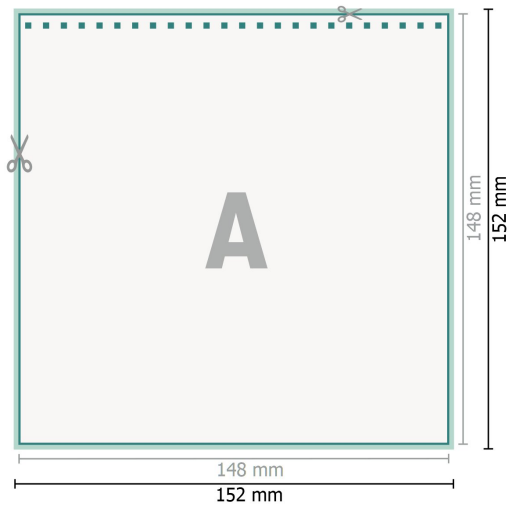

Multi-page Desktop Calendars, A5-Square

square 14.8 cm

Dataformat (incl. 2 mm bleed):

15,2 x 15,2 cm

bleed:

2 mm

Trimmed size:

14,8 x 14,8 cm

Safety margin:

4 mm

Maintaining space between the text/information and the edge of the trimmed format prevents undesirable cuts.

Explanation of symbols

 Bleed

 Reading direction

 Trimmed size

 Data format

 We will cut/perforate your product here

Please note:

Allow for trim allowance and safety margin according to instructions.

Arrange background graphics, images or graphics up to the edge of the data format.