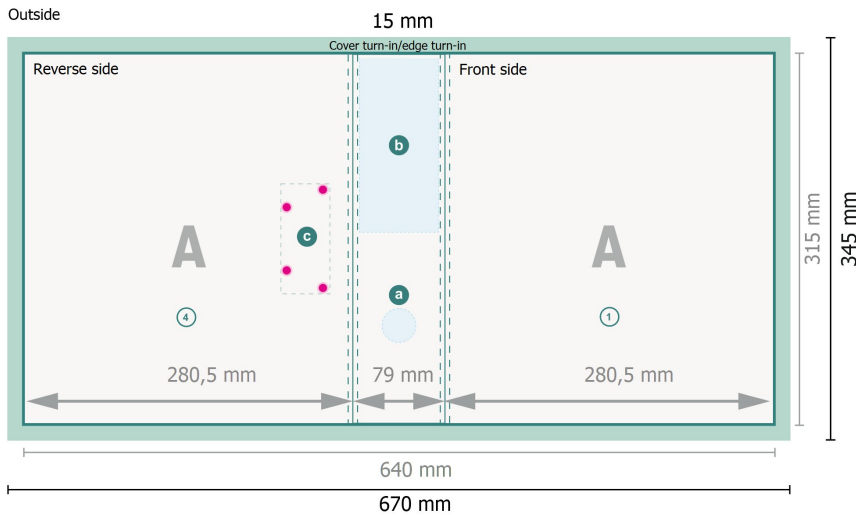

## Binders, A4, print on the inside and outside

**Data format:**

67 x 34,5 cm

**Trimmed size:**

64 x 31,5 cm

**Safety margin:**

4 mm

Maintaining space between the text/information and the edge of the trimmed format prevents undesirable cuts.

**Explanation of symbols**

Bleed

Reading direction

Trimmed size

Data format

invisible

Creasing/Folding

- Hole
- Spine pocket
- Area for fastening the lever mechanism.

**Please note:**

Allow for trim allowance and safety margin according to instructions.

Arrange background graphics, images or graphics up to the edge of the data format.

Tolerances may occur during production due to cutting, punching and folding processes.