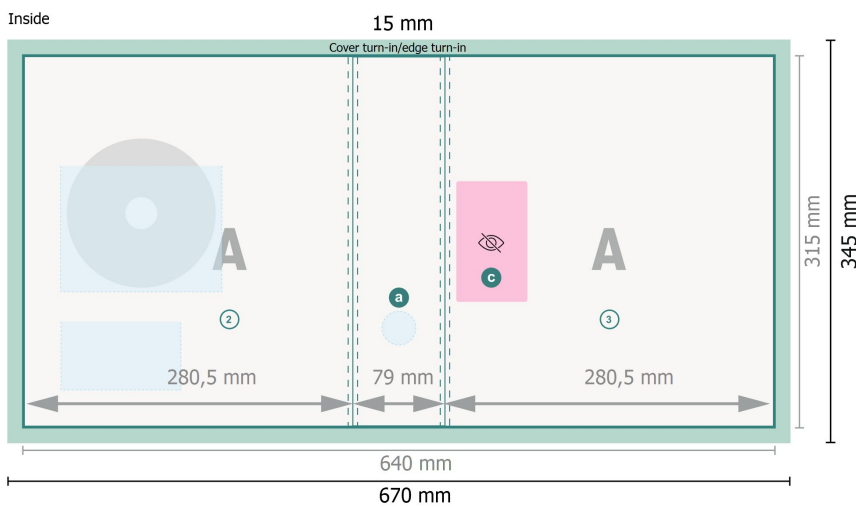

## Binders, A4, print on the inside and outside

**Data format:**

67 x 34,5 cm

**Trimmed size:**

64 x 31,5 cm

**Safety margin:**

4 mm

Maintaining space between the text/information and the edge of the trimmed format prevents undesirable cuts.

**Explanation of symbols**

Bleed

Reading direction

Trimmed size

Data format

invisible

Creasing/Folding

- Hole
- Spine pocket
- Area for fastening the lever mechanism.

**Please note:**

Allow for trim allowance and safety margin according to instructions.

Arrange background graphics, images or graphics up to the edge of the data format.

Tolerances may occur during production due to cutting, punching and folding processes.