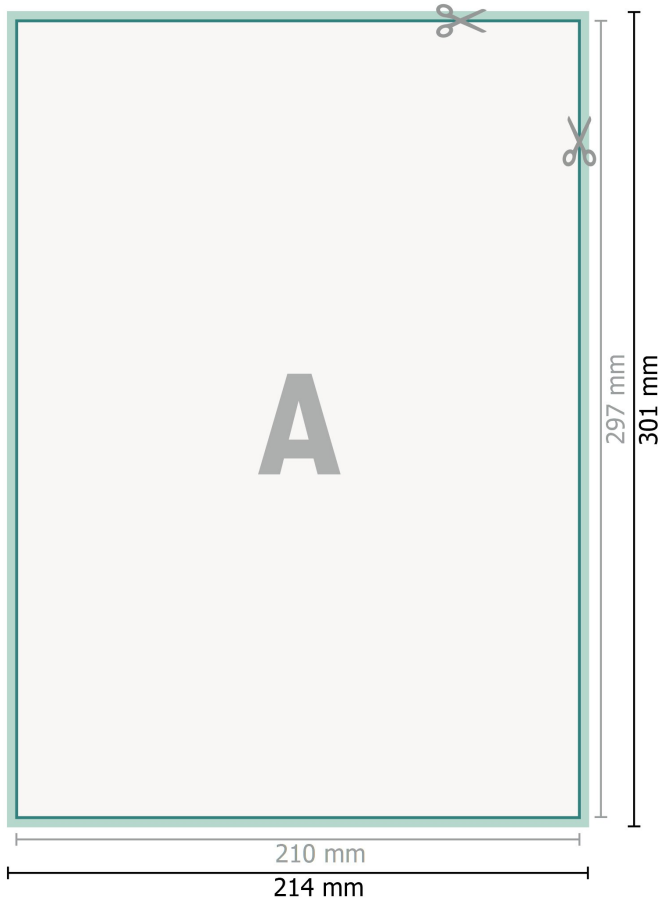

Flyers & Leaflets, A4

Dataformat (incl. 2 mm bleed):

21,4 x 30,1 cm

bleed:

2 mm

Trimmed size:

21 x 29,7 cm

Safety margin:

4 mm

Maintaining space between the text/information and the edge of the trimmed format prevents undesirable cuts.

Explanation of symbols

 Bleed

 Reading direction

 Trimmed size

 Data format

 We will cut/perforate your product here

Please note:

Allow for trim allowance and safety margin according to instructions.

Arrange background graphics, images or graphics up to the edge of the data format.

Tolerances may occur during production due to cutting, punching and folding processes.