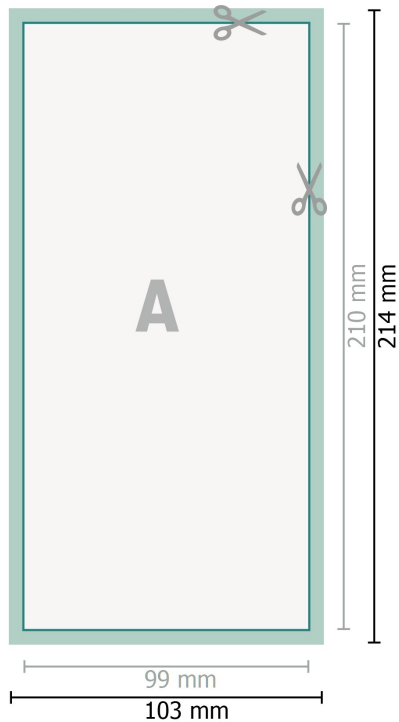

## Flyers & Leaflets, 1/3 A4

**Dataformat (incl. 2 mm bleed):**

10,3 x 21,4 cm

**bleed:**

2 mm

**Trimmed size:**

9,9 x 21 cm

**Safety margin:**

4 mm

Maintaining space between the text/information and the edge of the trimmed format prevents undesirable cuts.

**Explanation of symbols**

 Bleed

 Reading direction

 Trimmed size

 Data format

 We will cut/perforate your product here

---

**Please note:**

Allow for trim allowance and safety margin according to instructions.

Arrange background graphics, images or graphics up to the edge of the data format.

Tolerances may occur during production due to cutting, punching and folding processes.