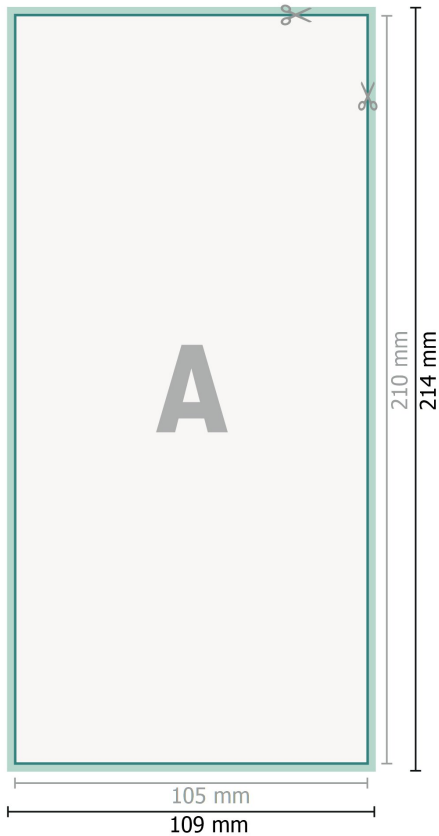

Flyers & Leaflets, DL

Dataformat (incl. 2 mm bleed):

10,9 x 21,4 cm

bleed:

2 mm

Trimmed size:

10,5 x 21 cm

Safety margin:

4 mm

Maintaining space between the text/information and the edge of the trimmed format prevents undesirable cuts.

Explanation of symbols

 Bleed

 Reading direction

 Trimmed size

 Data format

 We will cut/perforate your product here

Please note:

Allow for trim allowance and safety margin according to instructions.

Arrange background graphics, images or graphics up to the edge of the data format.

Tolerances may occur during production due to cutting, punching and folding processes.