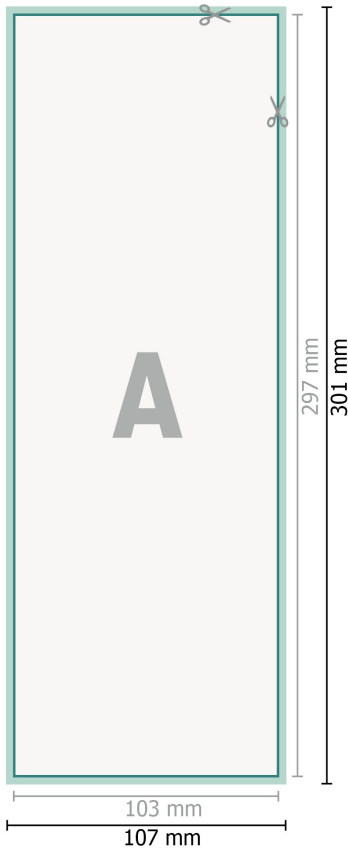

Flyers & Leaflets, A4 Half

Dataformat (incl. 2 mm bleed):

10,7 x 30,1 cm

bleed:

2 mm

Trimmed size:

10,3 x 29,7 cm

Safety margin:

4 mm

Maintaining space between the text/information and the edge of the trimmed format prevents undesirable cuts.

Explanation of symbols

 Bleed

 Reading direction

 Trimmed size

 Data format

 We will cut/perforate your product here

Please note:

Allow for trim allowance and safety margin according to instructions.

Arrange background graphics, images or graphics up to the edge of the data format.

Tolerances may occur during production due to cutting, punching and folding processes.