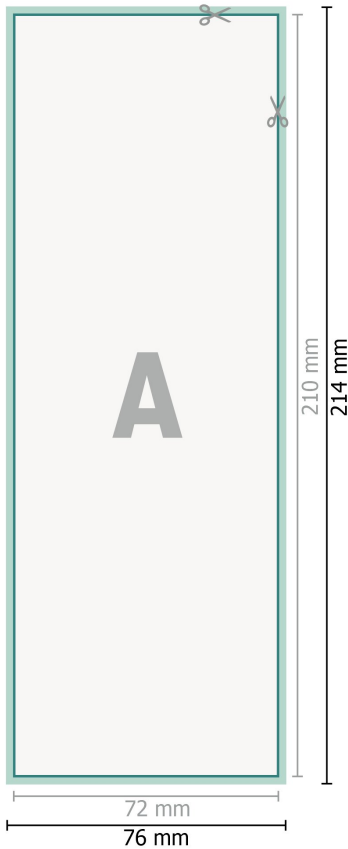

Flyers & Leaflets, A5 Half

Dataformat (incl. 2 mm bleed):

7,6 x 21,4 cm

bleed:

2 mm

Trimmed size:

7,2 x 21 cm

Safety margin:

4 mm

Maintaining space between the text/information and the edge of the trimmed format prevents undesirable cuts.

Explanation of symbols

 Bleed

 Reading direction

 Trimmed size

 Data format

 We will cut/perforate your product here

Please note:

Allow for trim allowance and safety margin according to instructions.

Arrange background graphics, images or graphics up to the edge of the data format.

Tolerances may occur during production due to cutting, punching and folding processes.