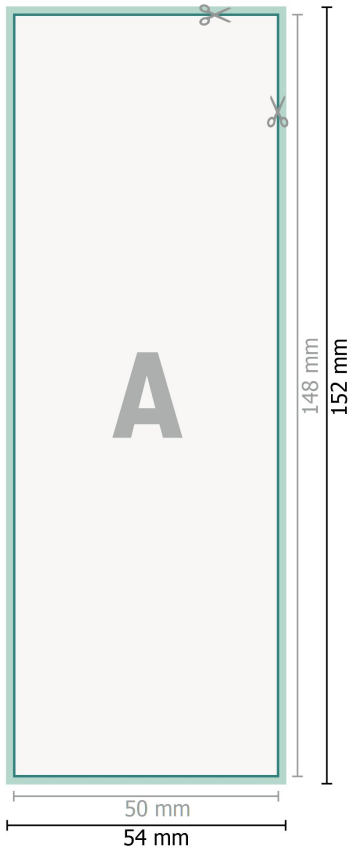

## Flyers & Leaflets, A6 Half

**Dataformat (incl. 2 mm bleed):**

5,4 x 15,2 cm

**bleed:**

2 mm

**Trimmed size:**

5 x 14,8 cm

**Safety margin:**

4 mm

Maintaining space between the text/information and the edge of the trimmed format prevents undesirable cuts.

**Explanation of symbols**

 Bleed

 Reading direction

 Trimmed size

 Data format

 We will cut/perforate your product here

---

**Please note:**

Allow for trim allowance and safety margin according to instructions.

Arrange background graphics, images or graphics up to the edge of the data format.

Tolerances may occur during production due to cutting, punching and folding processes.