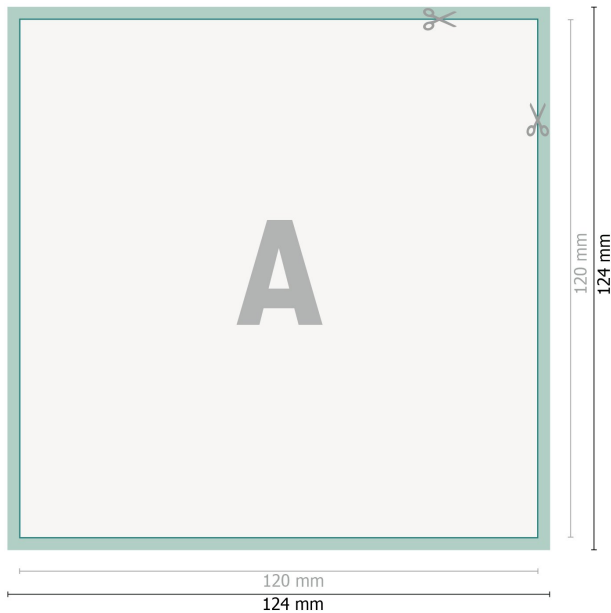

## Flyers & Leaflets, CD-Format

**Dataformat (incl. 2 mm bleed):**

12,4 x 12,4 cm

**bleed:**

2 mm

**Trimmed size:**

12 x 12 cm

**Safety margin:**

4 mm

Maintaining space between the text/information and the edge of the trimmed format prevents undesirable cuts.

**Explanation of symbols**

 Bleed

 Reading direction

 Trimmed size

 Data format

 We will cut/perforate your product here

---

**Please note:**

Allow for trim allowance and safety margin according to instructions.

Arrange background graphics, images or graphics up to the edge of the data format.

Tolerances may occur during production due to cutting, punching and folding processes.