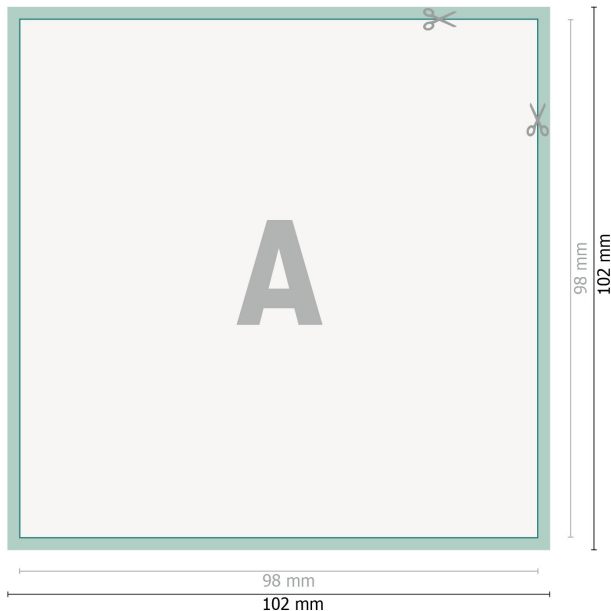

## Flyers & Leaflets, Small square

**Dataformat (incl. 2 mm bleed):**

10,2 x 10,2 cm

**bleed:**

2 mm

**Trimmed size:**

9,8 x 9,8 cm

**Safety margin:**

4 mm

Maintaining space between the text/information and the edge of the trimmed format prevents undesirable cuts.

**Explanation of symbols**

 Bleed

 Reading direction

 Trimmed size

 Data format

 We will cut/perforate your product here

---

**Please note:**

Allow for trim allowance and safety margin according to instructions.

Arrange background graphics, images or graphics up to the edge of the data format.

Tolerances may occur during production due to cutting, punching and folding processes.