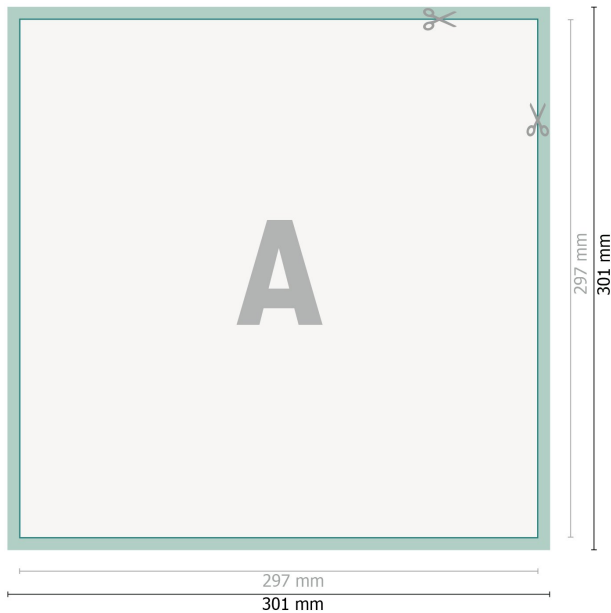

Flyers & Leaflets, A3-Square

Dataformat (incl. 2 mm bleed):

30,1 x 30,1 cm

bleed:

2 mm

Trimmed size:

29,7 x 29,7 cm

Safety margin:

4 mm

Maintaining space between the text/information and the edge of the trimmed format prevents undesirable cuts.

Explanation of symbols

 Bleed

 Reading direction

 Trimmed size

 Data format

 We will cut/perforate your product here

Please note:

Allow for trim allowance and safety margin according to instructions.

Arrange background graphics, images or graphics up to the edge of the data format.

Tolerances may occur during production due to cutting, punching and folding processes.