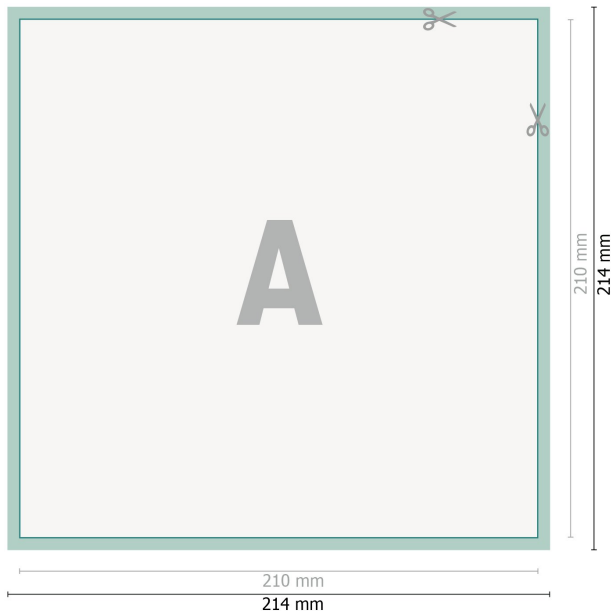

Flyers & Leaflets, A4-Square

**Dataformat (incl. 2 mm bleed):**

21,4 x 21,4 cm

bleed:

2 mm

Trimmed size:

21 x 21 cm

Safety margin:

4 mm

Maintaining space between the text/information and the edge of the trimmed format prevents undesirable cuts.

Explanation of symbols

 Bleed

 Reading direction

 Trimmed size

 Data format

 We will cut/perforate your product here

Please note:

Allow for trim allowance and safety margin according to instructions.

Arrange background graphics, images or graphics up to the edge of the data format.

Tolerances may occur during production due to cutting, punching and folding processes.