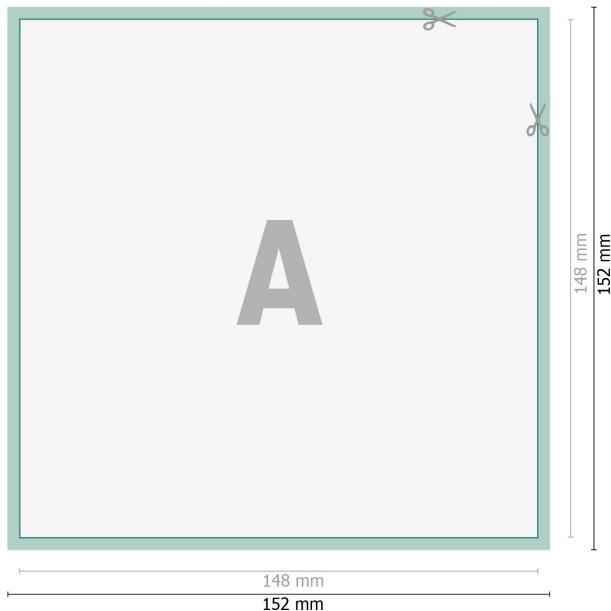

Flyers & Leaflets, A5-Square

Dataformat (incl. 2 mm bleed):

15,2 x 15,2 cm

bleed:

2 mm

Trimmed size:

14,8 x 14,8 cm

Safety margin:

4 mm

Maintaining space between the text/information and the edge of the trimmed format prevents undesirable cuts.

Explanation of symbols

 Bleed

 Reading direction

 Trimmed size

 Data format

 We will cut/perforate your product here

Please note:

Allow for trim allowance and safety margin according to instructions.

Arrange background graphics, images or graphics up to the edge of the data format.

Tolerances may occur during production due to cutting, punching and folding processes.