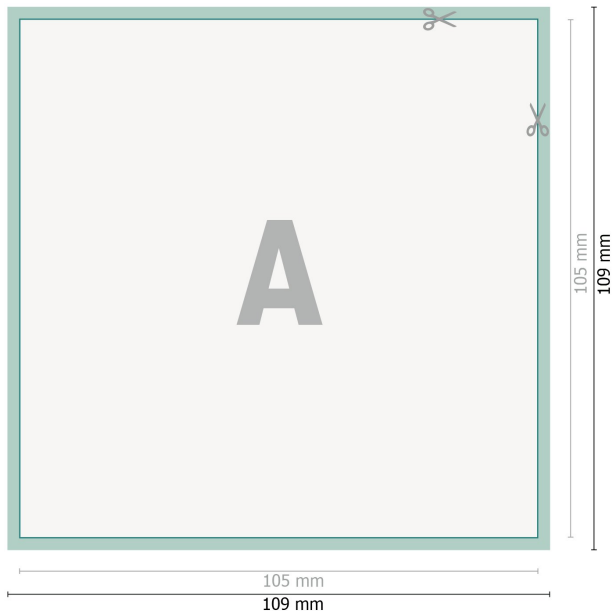

Flyers & Leaflets, A6-Square

**Dataformat (incl. 2 mm bleed):**

10,9 x 10,9 cm

bleed:

2 mm

Trimmed size:

10,5 x 10,5 cm

Safety margin:

4 mm

Maintaining space between the text/information and the edge of the trimmed format prevents undesirable cuts.

Explanation of symbols

 Bleed

 Reading direction

 Trimmed size

 Data format

 We will cut/perforate your product here

Please note:

Allow for trim allowance and safety margin according to instructions.

Arrange background graphics, images or graphics up to the edge of the data format.

Tolerances may occur during production due to cutting, punching and folding processes.