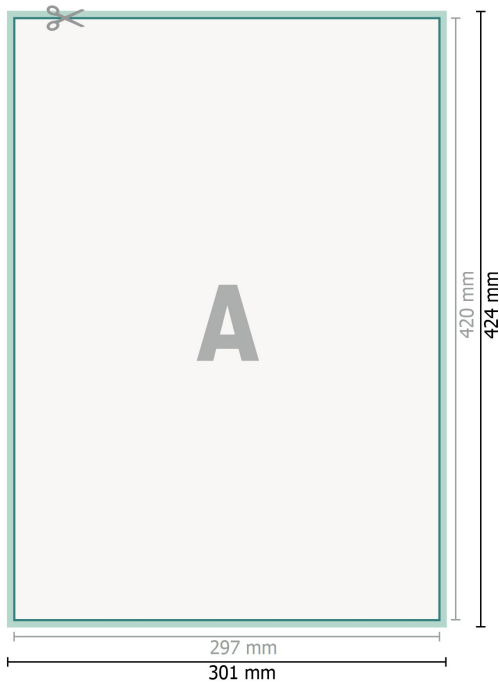

Certificates, A3

**Dataformat (incl. 2 mm bleed):**

30,1 x 42,4 cm

bleed:

2 mm

Trimmed size:

29,7 x 42 cm

Safety margin:

4 mm

Maintaining space between the text/information and the edge of the trimmed format prevents undesirable cuts.

Explanation of symbols

 Bleed

 Reading direction

 Trimmed size

 Data format

 We will cut/perforate your product here

Please note:

Allow for trim allowance and safety margin according to instructions.

Arrange background graphics, images or graphics up to the edge of the data format.

Tolerances may occur during production due to cutting, punching and folding processes.