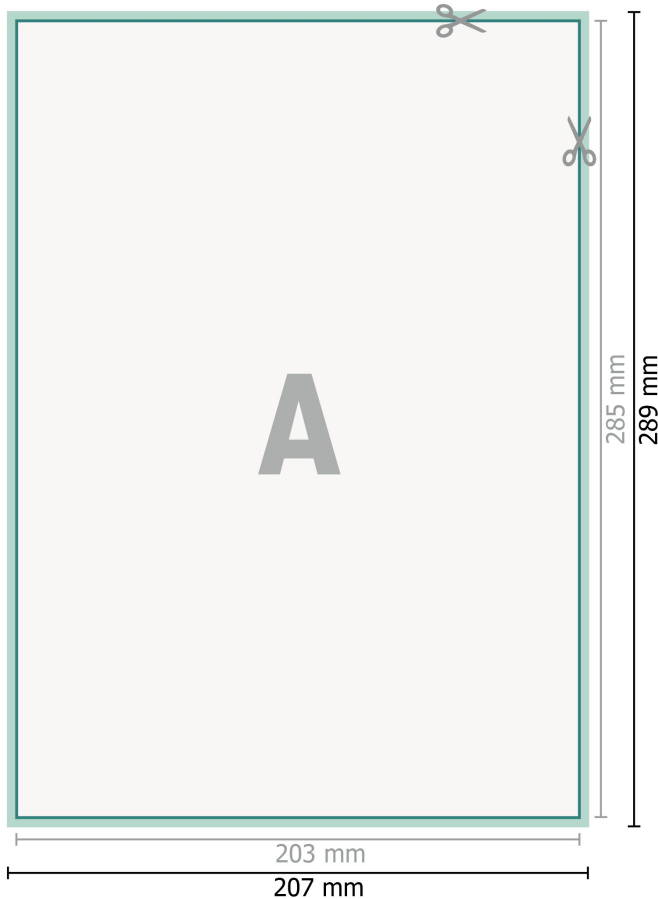

Flyers & Leaflets, Inlay up to A4

**Dataformat (incl. 2 mm bleed):**

20,7 x 28,9 cm

bleed:

2 mm

Trimmed size:

20,3 x 28,5 cm

Safety margin:

4 mm

Maintaining space between the text/information and the edge of the trimmed format prevents undesirable cuts.

Explanation of symbols

 Bleed

 Reading direction

 Trimmed size

 Data format

 We will cut/perforate your product here

Please note:

Allow for trim allowance and safety margin according to instructions.

Arrange background graphics, images or graphics up to the edge of the data format.

Tolerances may occur during production due to cutting, punching and folding processes.