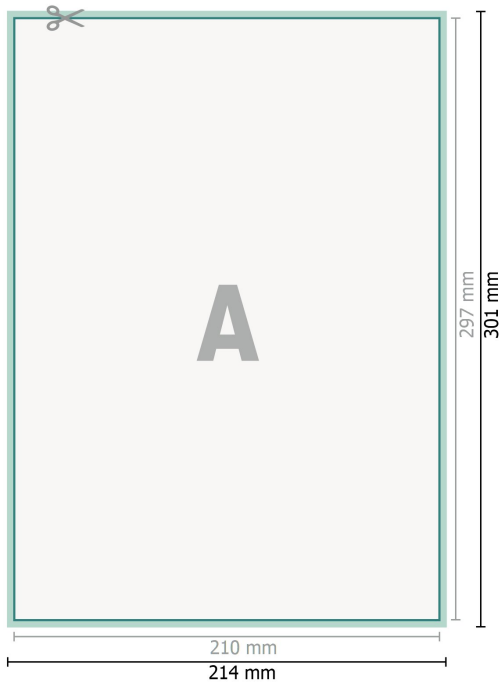

Flyers & Leaflets eco/natural paper, A4

Dataformat (incl. 2 mm bleed):

21,4 x 30,1 cm

bleed:

2 mm

Trimmed size:

21 x 29,7 cm

Safety margin:

4 mm

Maintaining space between the text/information and the edge of the trimmed format prevents undesirable cuts.

Explanation of symbols

 Bleed

 Reading direction

 Trimmed size

 Data format

 We will cut/perforate your product here

Please note:

Allow for trim allowance and safety margin according to instructions.

Arrange background graphics, images or graphics up to the edge of the data format.

Tolerances may occur during production due to cutting, punching and folding processes.