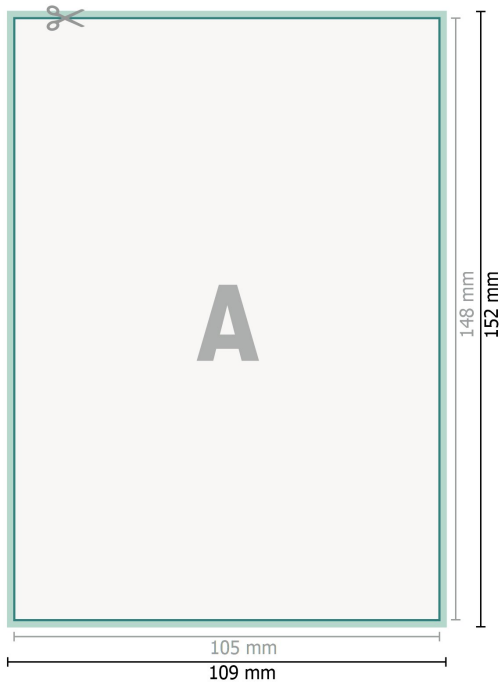

Flyers & Leaflets eco/natural paper, A6

Dataformat (incl. 2 mm bleed):

10,9 x 15,2 cm

bleed:

2 mm

Trimmed size:

10,5 x 14,8 cm

Safety margin:

4 mm

Maintaining space between the text/information and the edge of the trimmed format prevents undesirable cuts.

Explanation of symbols

 Bleed

 Reading direction

 Trimmed size

 Data format

 We will cut/perforate your product here

Please note:

Allow for trim allowance and safety margin according to instructions.

Arrange background graphics, images or graphics up to the edge of the data format.

Tolerances may occur during production due to cutting, punching and folding processes.