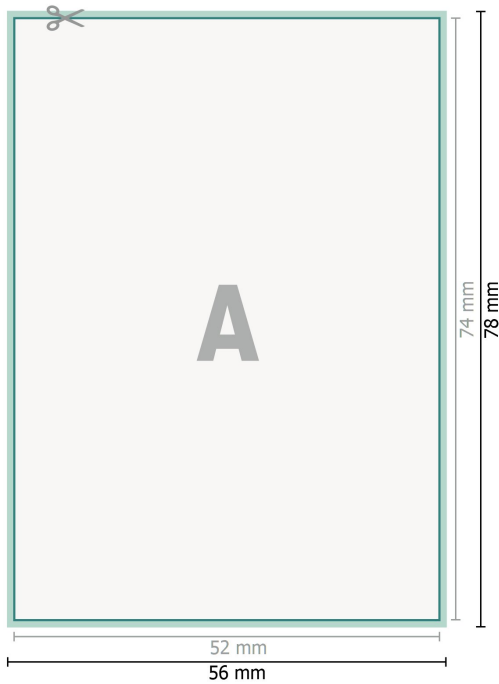

## Flyers & Leaflets eco/natural paper, A8

**Dataformat (incl. 2 mm bleed):**

5,6 x 7,8 cm

**bleed:**

2 mm

**Trimmed size:**

5,2 x 7,4 cm

**Safety margin:**

4 mm

Maintaining space between the text/information and the edge of the trimmed format prevents undesirable cuts.

**Explanation of symbols**

 Bleed

 Reading direction

 Trimmed size

 Data format

 We will cut/perforate your product here

---

**Please note:**

Allow for trim allowance and safety margin according to instructions.

Arrange background graphics, images or graphics up to the edge of the data format.

Tolerances may occur during production due to cutting, punching and folding processes.